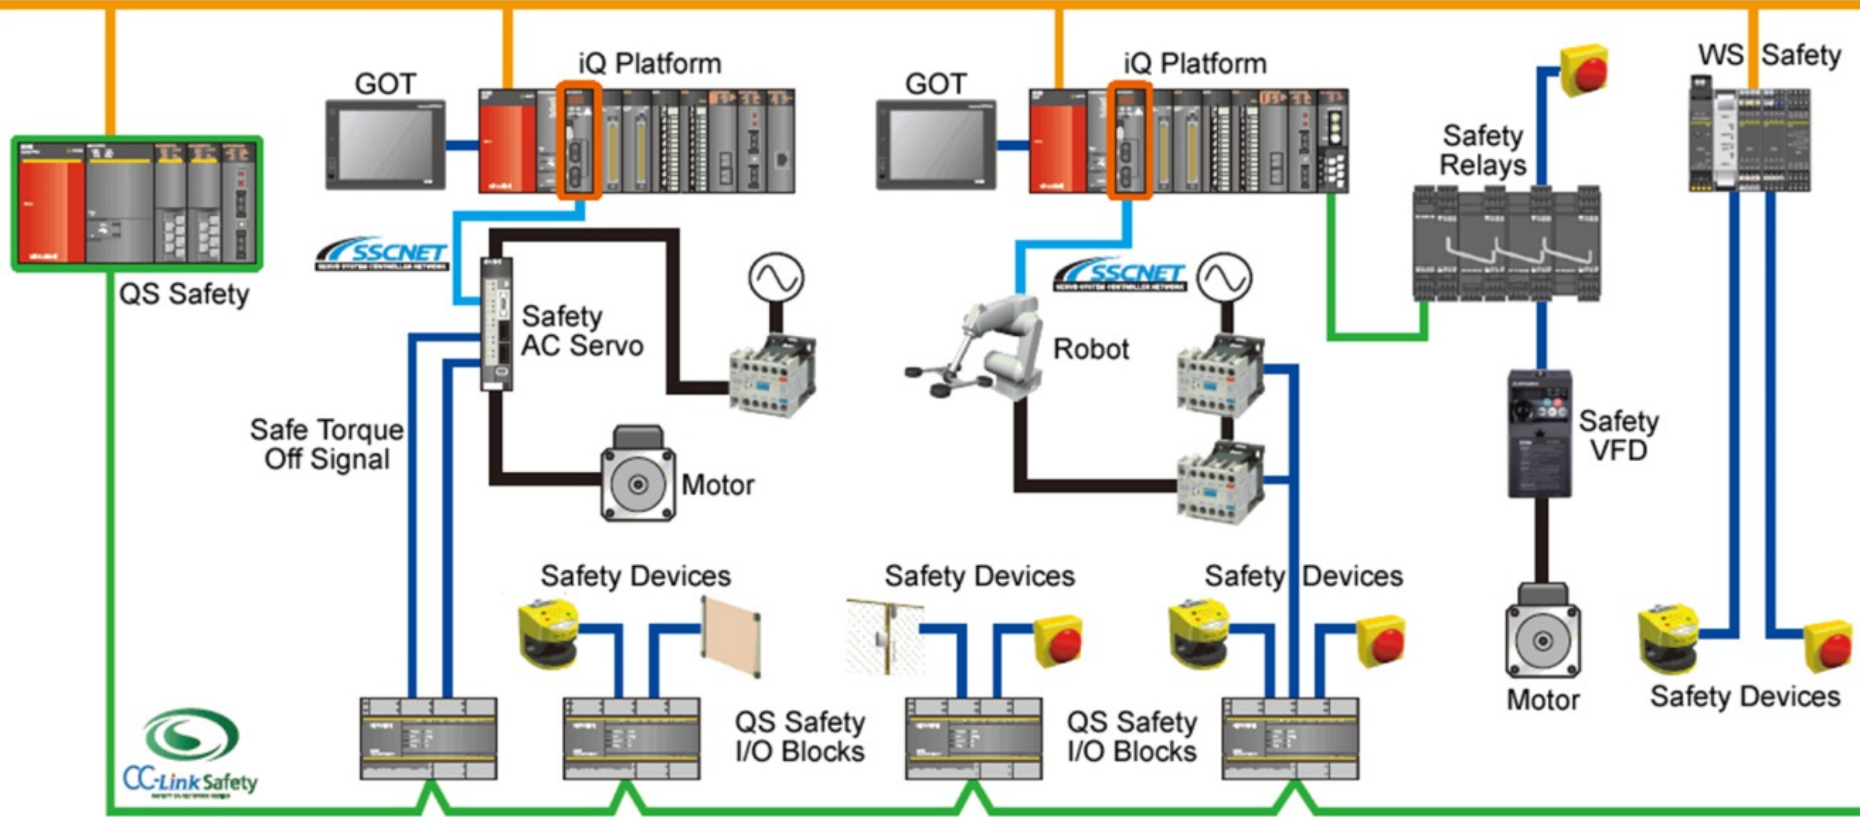

Ethernet / CC-Link IE / MELSECNET/H

QS Safety

Motor

Motor

Safety Devices

Safety Devices

Safety Devices

Safety Devices

QS Safety I/O Blocks

QS Safety I/O Blocks

GOT

iQ Platform

GOT

iQ Platform

Safety Relays

WS Safety

Robot

Safety VFD

Safe Torque Off Signal

Safety AC Servo